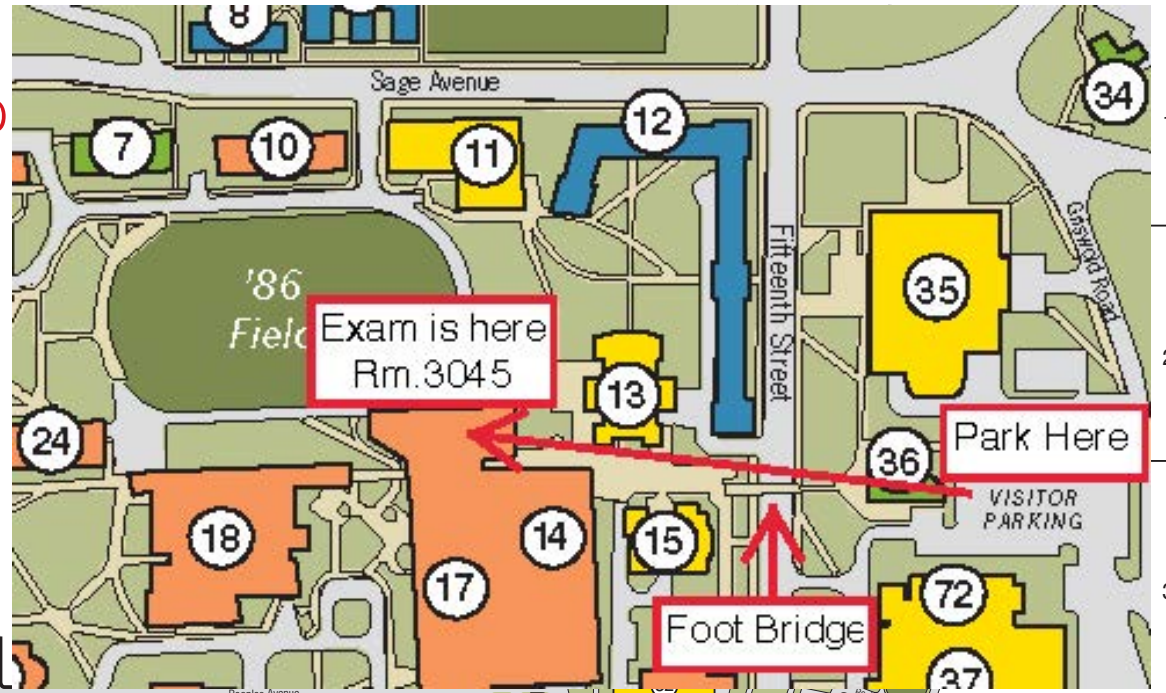

Rensselaer Campus Map

Campus Facilities Key

- Academics & Research
- Student Life
- Student Housing
- Administration & Operations

#	Building Name	Map Location	#	Building Name	Map Location	#	Building Name	Map Location
67	Academy Hall (Financial Aid, Student Life Services Center, Health Center)	6D	68	Empire State Hall	6C	60	Radio Club W2SZ	2H
34	Admissions	5E	18	Engineering Center, J. Erik Jonsson	5C	53	Rensselaer Apartment Housing Project RAHP A Site (Single Students)	4G
32	Alumni House (Heffner)	4C	76	Experimental Media & Performing Arts Center (EMPAC)	6B	62	Rensselaer Apartment Housing Project RAHP B Site (Married Students)	2H
37	Alumni Sports & Recreation Center	6D	52	Field House, Houston	3F	35	Rensselaer Union	5D
26	Amos Eaton Hall	5B	23	Folsom Library	6B	10	Ricketts Building	5C
73	Barton Hall	5E	91	Graduate Education, 1516 Peoples Avenue	4D	38	Robison Swimming Pool	6D
69	Beman Park Firehouse	4D	24	Greene Building	5C	81	RPI Ambulance	7C
29	Blaw-Knox 1 & 2	4C	57	Greenhouses and Grounds Barn	5G	13	Russell Sage Dining Hall	5D
85	Blitman Residence Commons	5A	11	'87 Gymnasium	5C	6	Russell Sage Laboratory	5B
5	Boiler House, Sage Avenue	5B	31	H Building	4C	19	Science Center, Jonsson-Rowland (Hirsch Observatory)	6C
77	Boiler House, 11th Street	4C	46	Hall Hall	6E	55	Seismograph Laboratory	4H
48	Bray Hall	5E	30	J Building	4C	28	Service Building	4B
61	Bryckwyck	2H	80	Java++ Cafe, 1527 Fifteenth Street	7D	43	Sharp Hall	6E
51	2144 Burdett Avenue	4F	25	Lally Hall	5B	59	Stacwyck Apartments	2H
50	Burdett Avenue Residence Hall	4F	58	LINAC Facility (Gaertner Laboratory)	5H	59A	Rousseau Apartments	2H
3	Carnegie Building	5B	79	Louis Rubin Memorial Approach	5A	59B	Williams Apartments	2H
47	Cary Hall	5E	21	Materials Research Center (MRC)	6B	59C	Wiltzie Apartments	2H
74	Center for Biotechnology and Interdisciplinary Studies (CBIS)	6D	72	Mueller Center	6D	59D	McGiffert Apartments	2H
14	Center for Industrial Innovation, Low (CII)	5D	41	Nason Hall	6E	59E	Thompson Apartments	2H
49	Chapel and Cultural Center	4E	27	41 Ninth Street	4B	71	133 Sunset Terrace	5G
20	Cogswell Laboratory	6C	8	North Hall	5C	54	200 Sunset Terrace	4H
66	Colonie Apartments	1F	44	Nugent Hall	6E	7	Troy Building	5C
39	Commons Dining Hall	6E	75	Parking Garage (Faculty/Staff)	6C	22	Voorhees Computing Center (VCC)	6C
40	Crockett Hall	5E	65	Patron Manor	1H	4	Walker Laboratory	5B
17	Darrin Communications Center (DCC)	6C	33	2021 Peoples Avenue	4D	45	Warren Hall	6E
42	Davison Hall	6E	1	Pittsburgh Building	5B	2	West Hall	5B
9	E Complex	5C	15	Playhouse	5D	78	Winslow Building	5A
89	East Campus Athletic Village Arena (ECAV)	3G	86	Polytechnic Residence Commons	7D			
90	East Campus Athletic Village Stadium	3G	36	Public Safety	5D			
			12	Quadrangle Complex	5D			